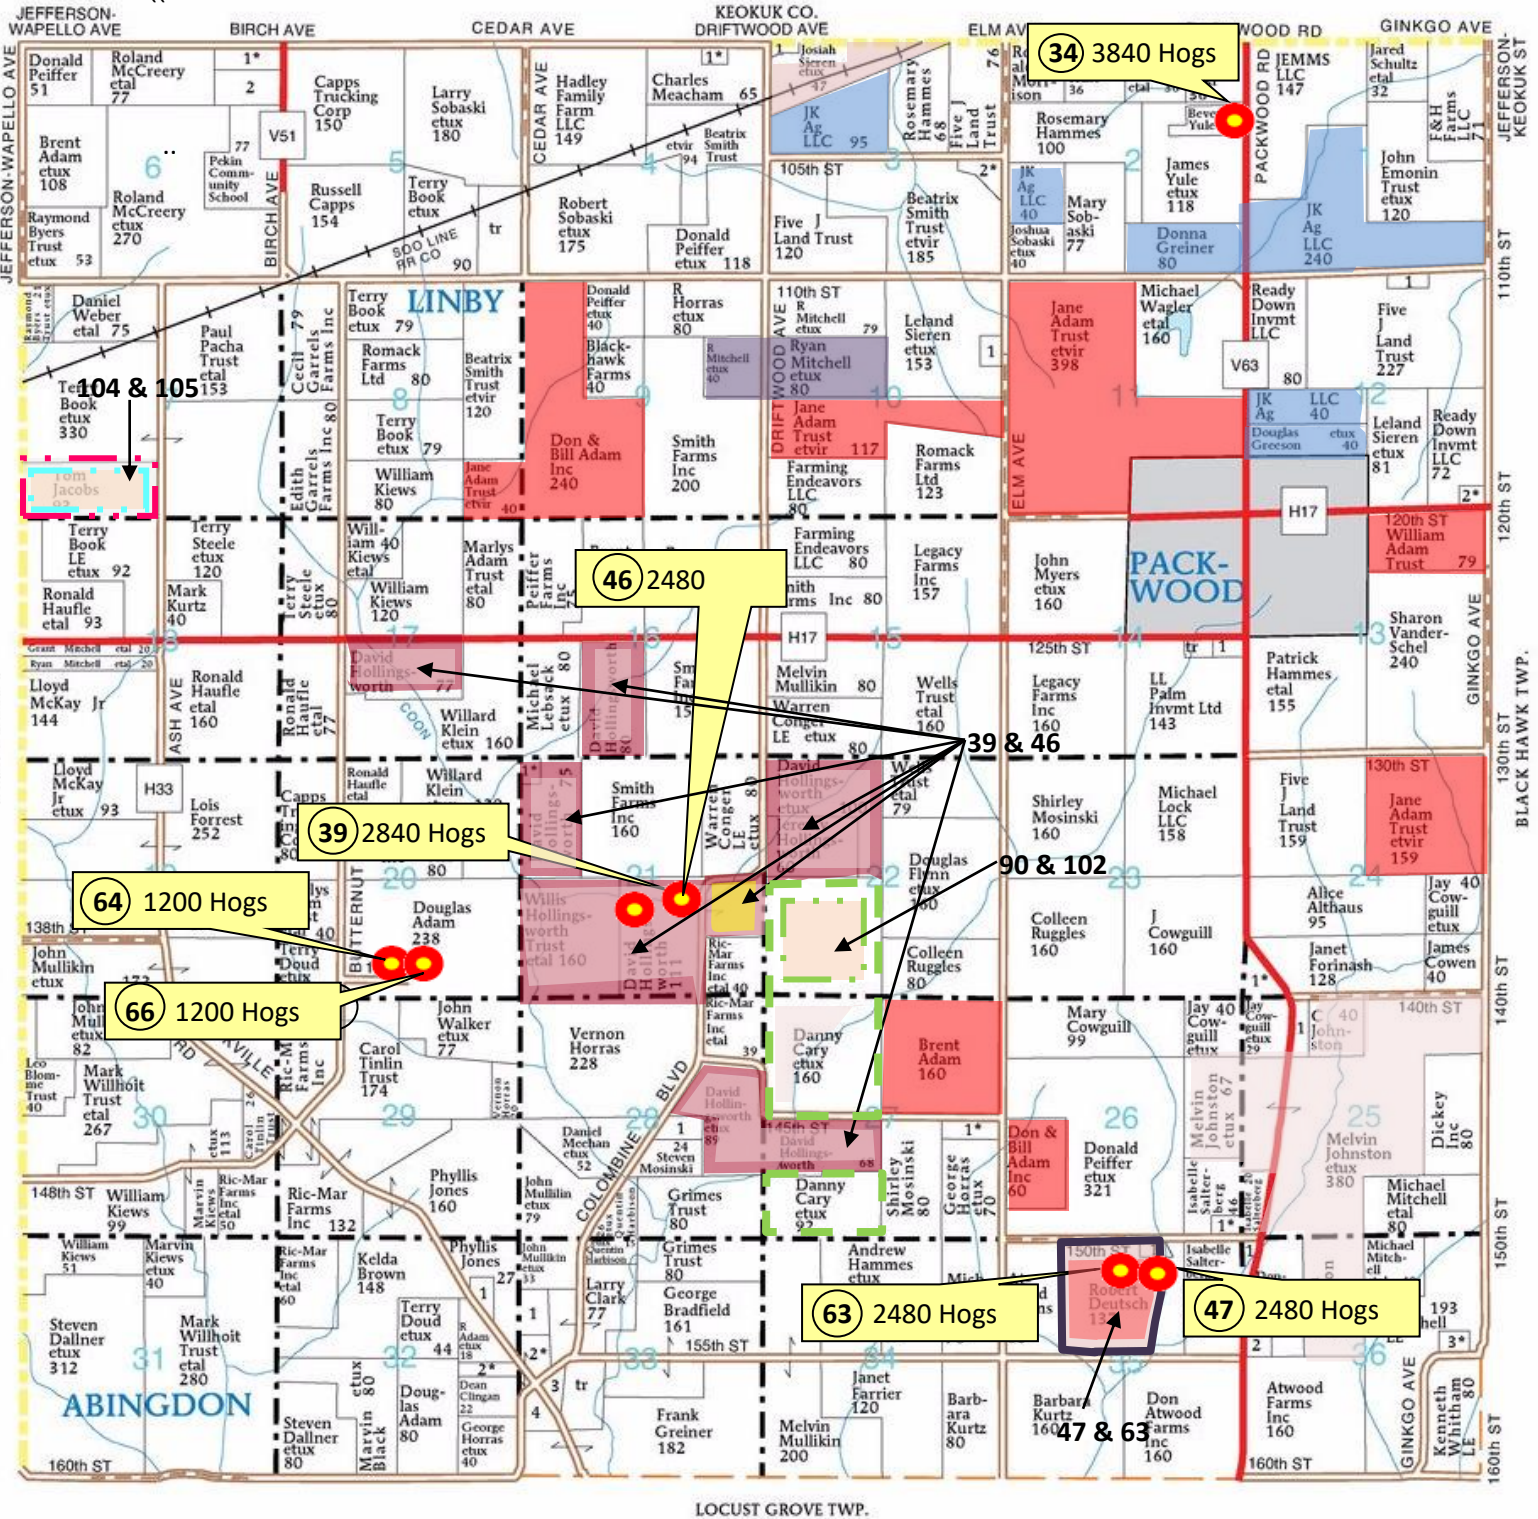

▲ Feedlot ● CAFO

T-73-N • CAFO's Outside Jefferson Co.

POLK PLAT

(Landowners)

R-11-W

- | | | | |
|----------------------|--------------------|------------------------------|-------------------------------------|
| 1. Bill & Don Adam | 34. Jim Yule | 63. Deutschland | 102. Vogel Livestock Site 1 • |
| 4. Buch Farms | 39. Just Pigs, LLC | 64. Grinding Gears | 104. Dwight Lowenberg – Home Site • |
| 5. Tolle • | 46. Buch Farms LLC | 66. Shifting Gears | 105. Hupp Site • |
| 33. Black Dirt Farms | 47. JAB Pork | 90. Vogel Livestock Site 2 • | |