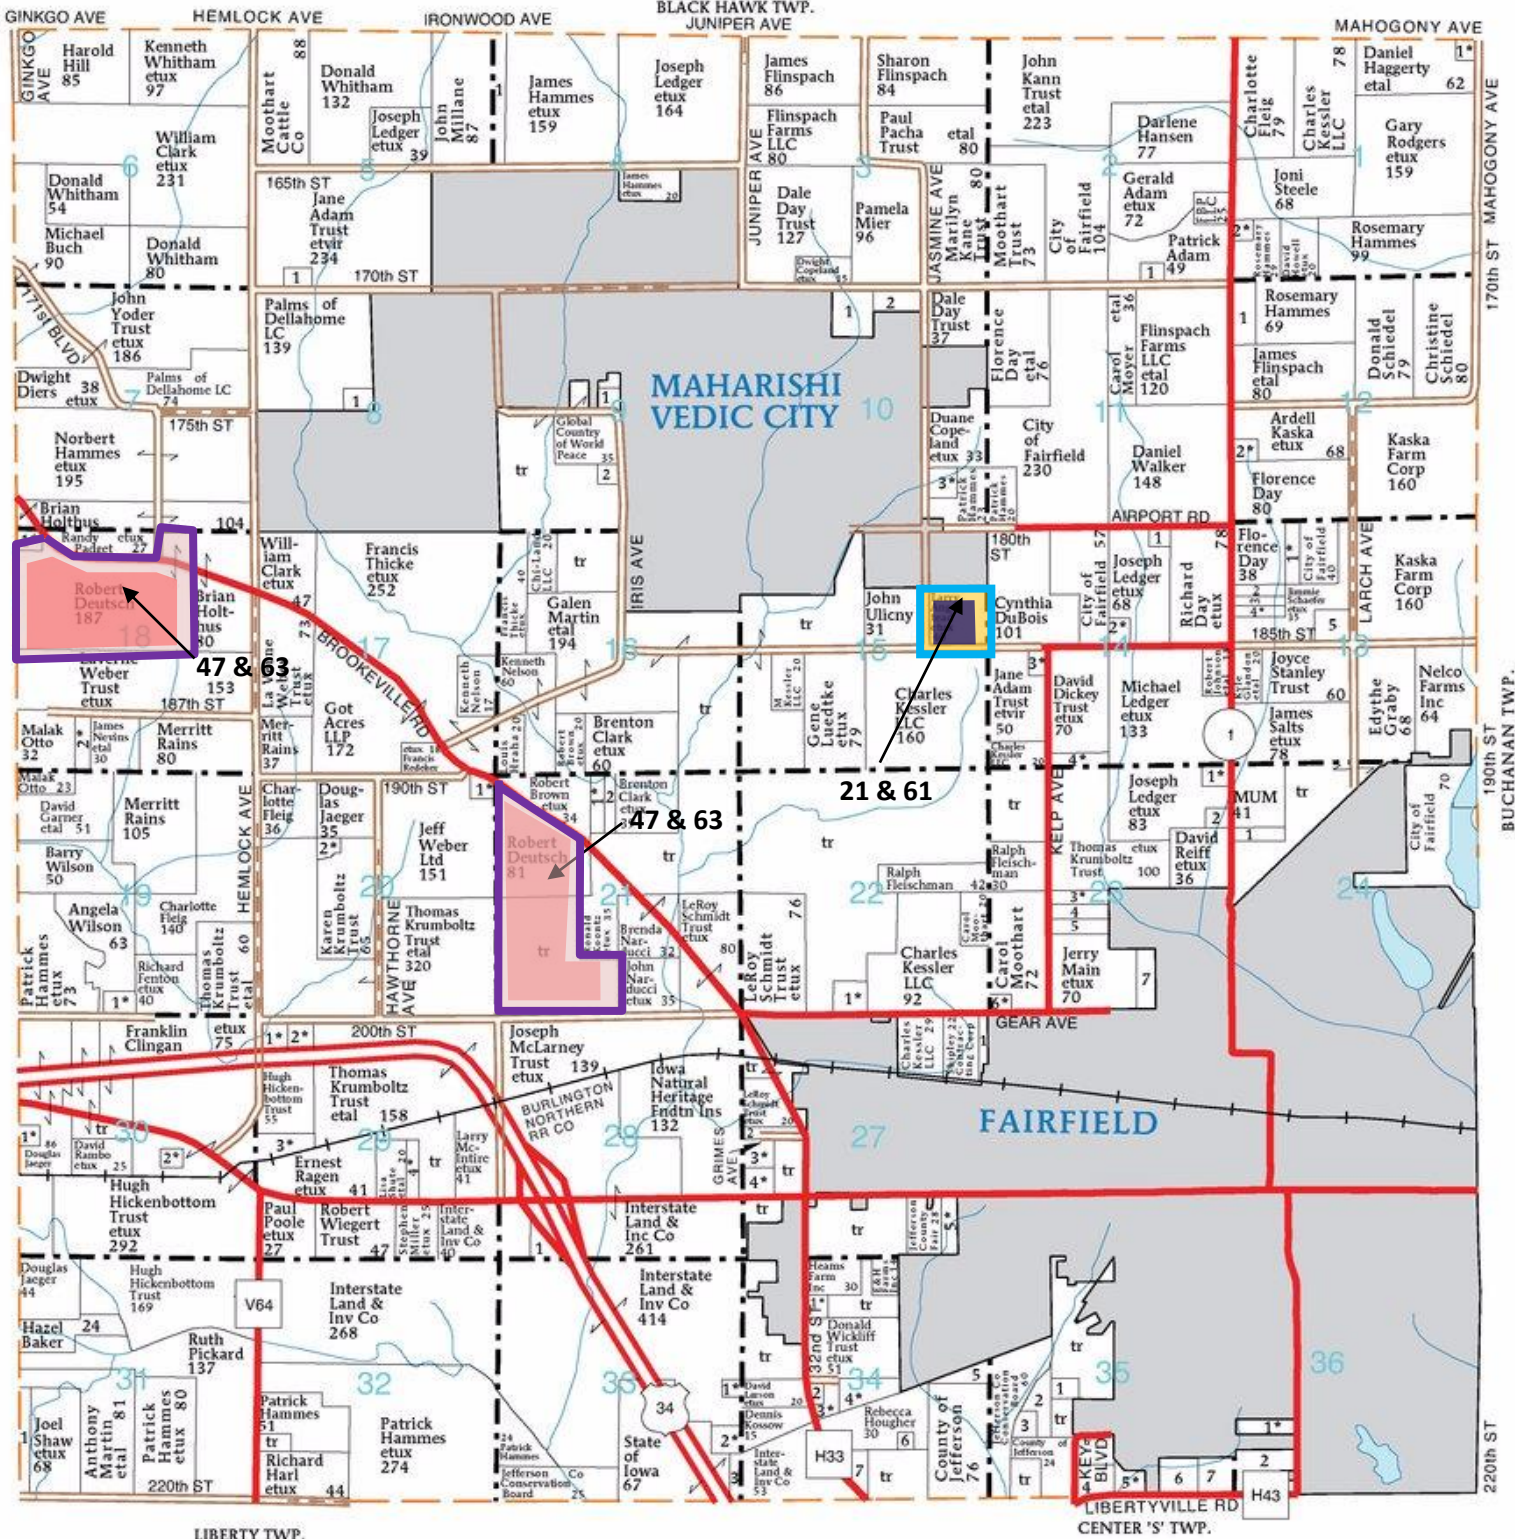

T-72-N

CENTER 'N' PLAT

(Landowners)

R-10-W

- 4. Buch Farms (as of 2021)
- 21. Larry Angstead
- 47. JAB Pork
- 61. Larry Angstead - Wooster Site

63. Deutschland

- ▲ Feedlot
- CAFO
- CAFO's Outside Jefferson Co.

© Jefferson County Farmers & Neighbors, Inc All Rights Reserved
All information is obtained from the Iowa Dept. of Natural Resources. Information on maps is subject to change without notice.