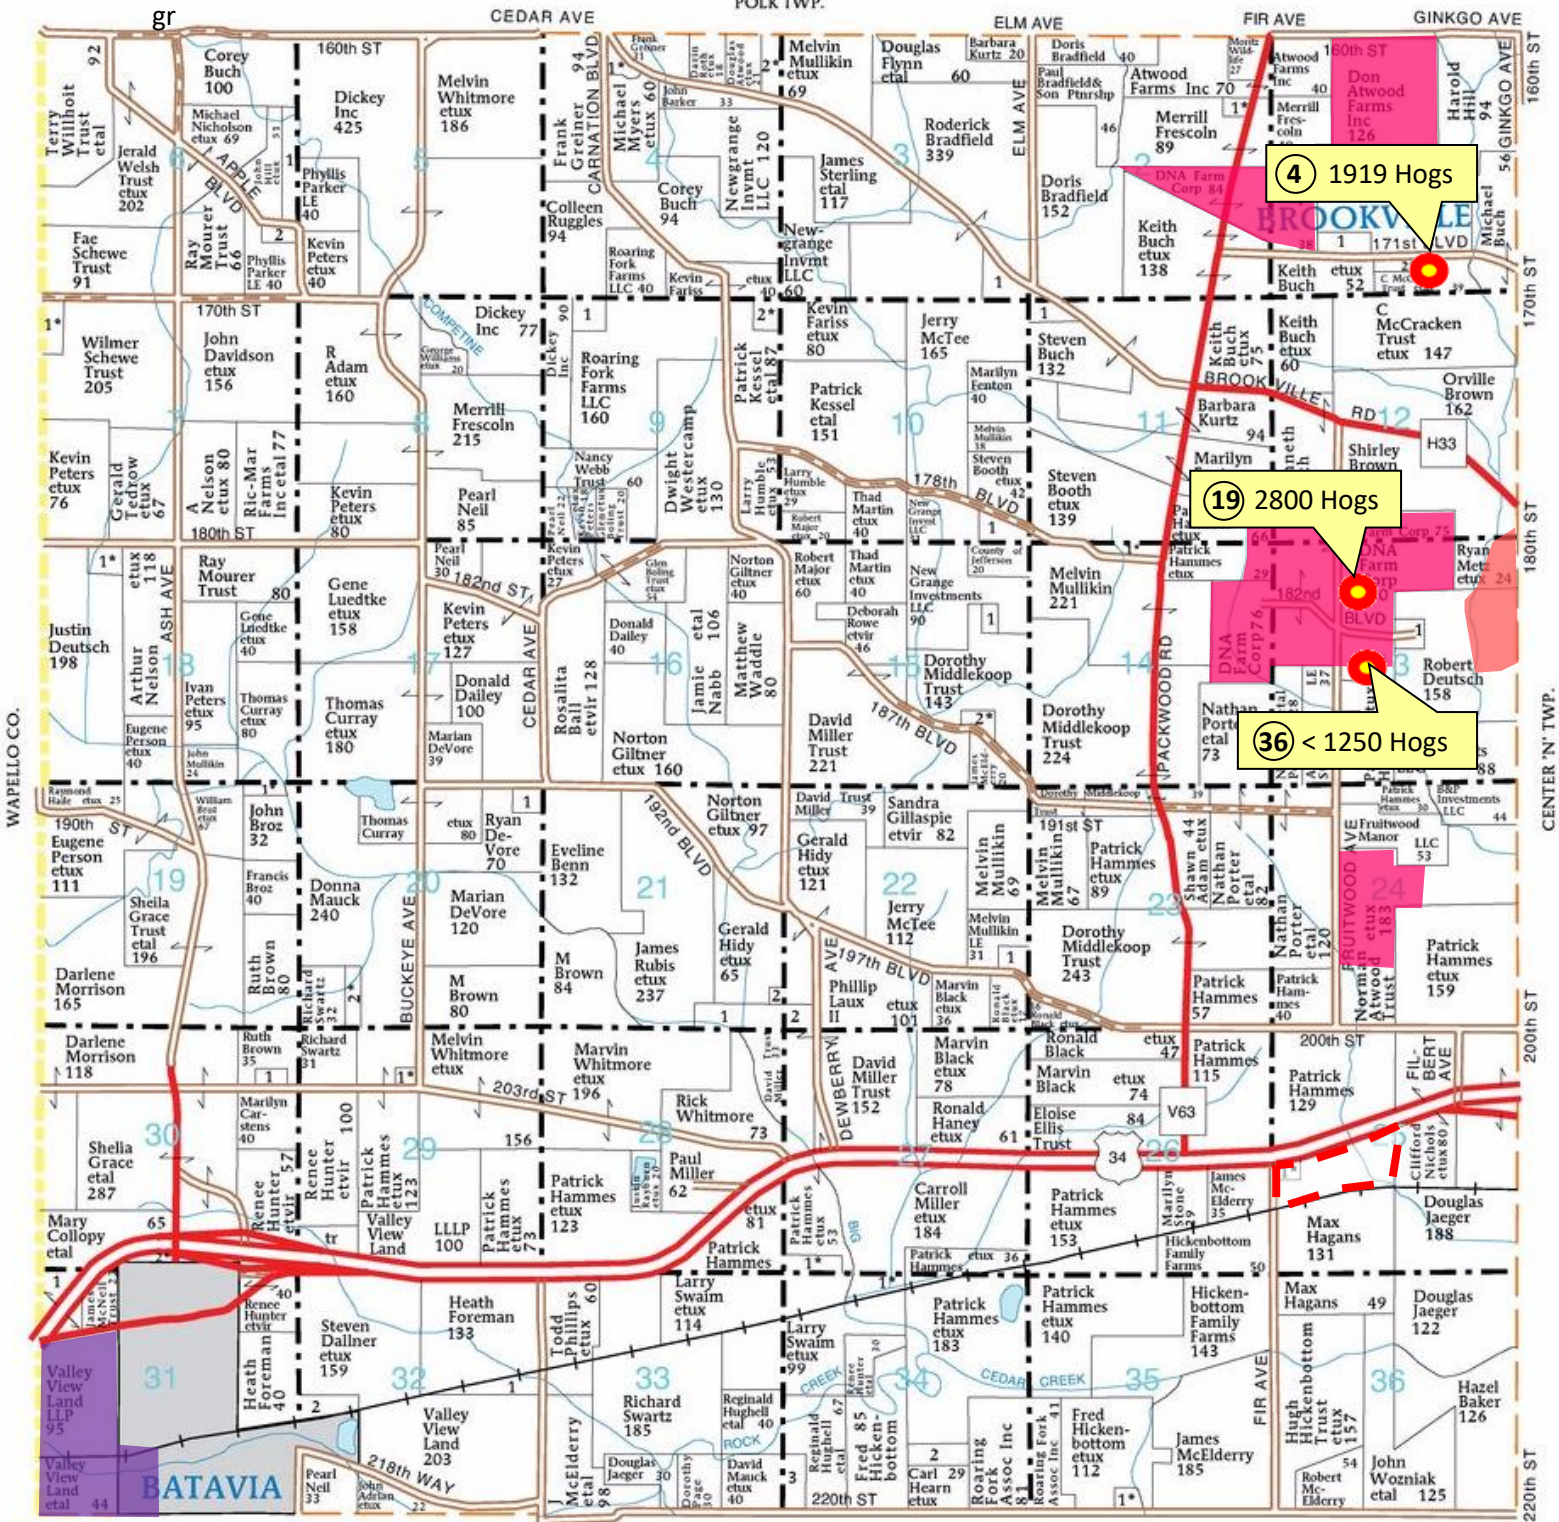

T-72-N

# LOCUST GROVE PLAT

R-11-W

(Landowners)

- 4. Buch Farms (as of 2021)
- 19. DNA Farm Corp
- 20. Valley View •

- 36. Jordan Morris Confinement
- 47. JAB Pork
- 87. E & H Livestock

▲ Feedlot ● CAFO

● CAFO's Outside Jefferson Co.