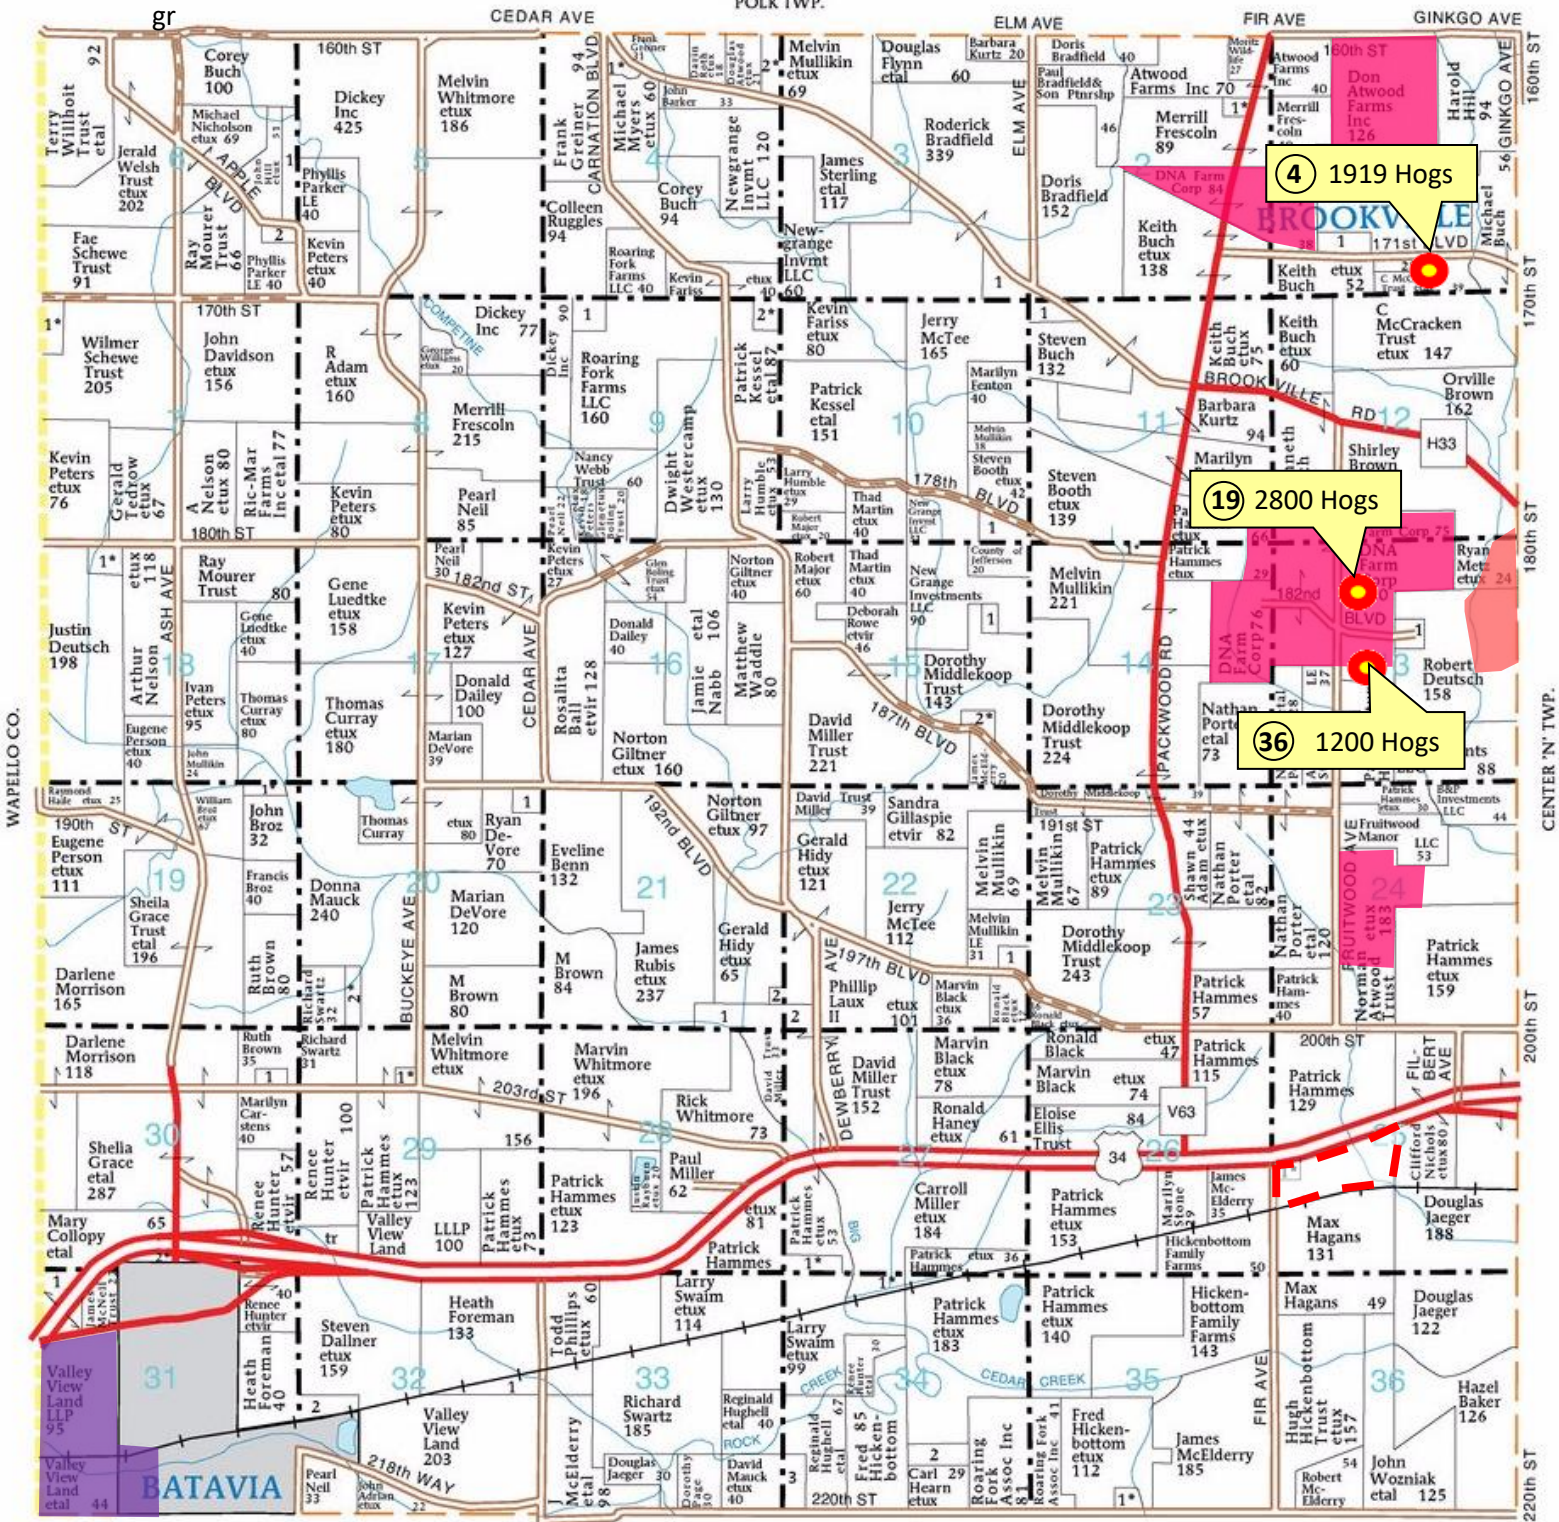

T-72-N

LOCUST GROVE PLAT

R-11-W

(Landowners)

- 4. Buch Farms (as of 2021)
- 19. DNA Farm Corp
- 20. Valley View •

- 36. Jordan Morris Confinement
- 47. JAB Pork
- 87. E & H Livestock

- ▲ Feedlot
- CAFO
- CAFO's Outside Jefferson Co.