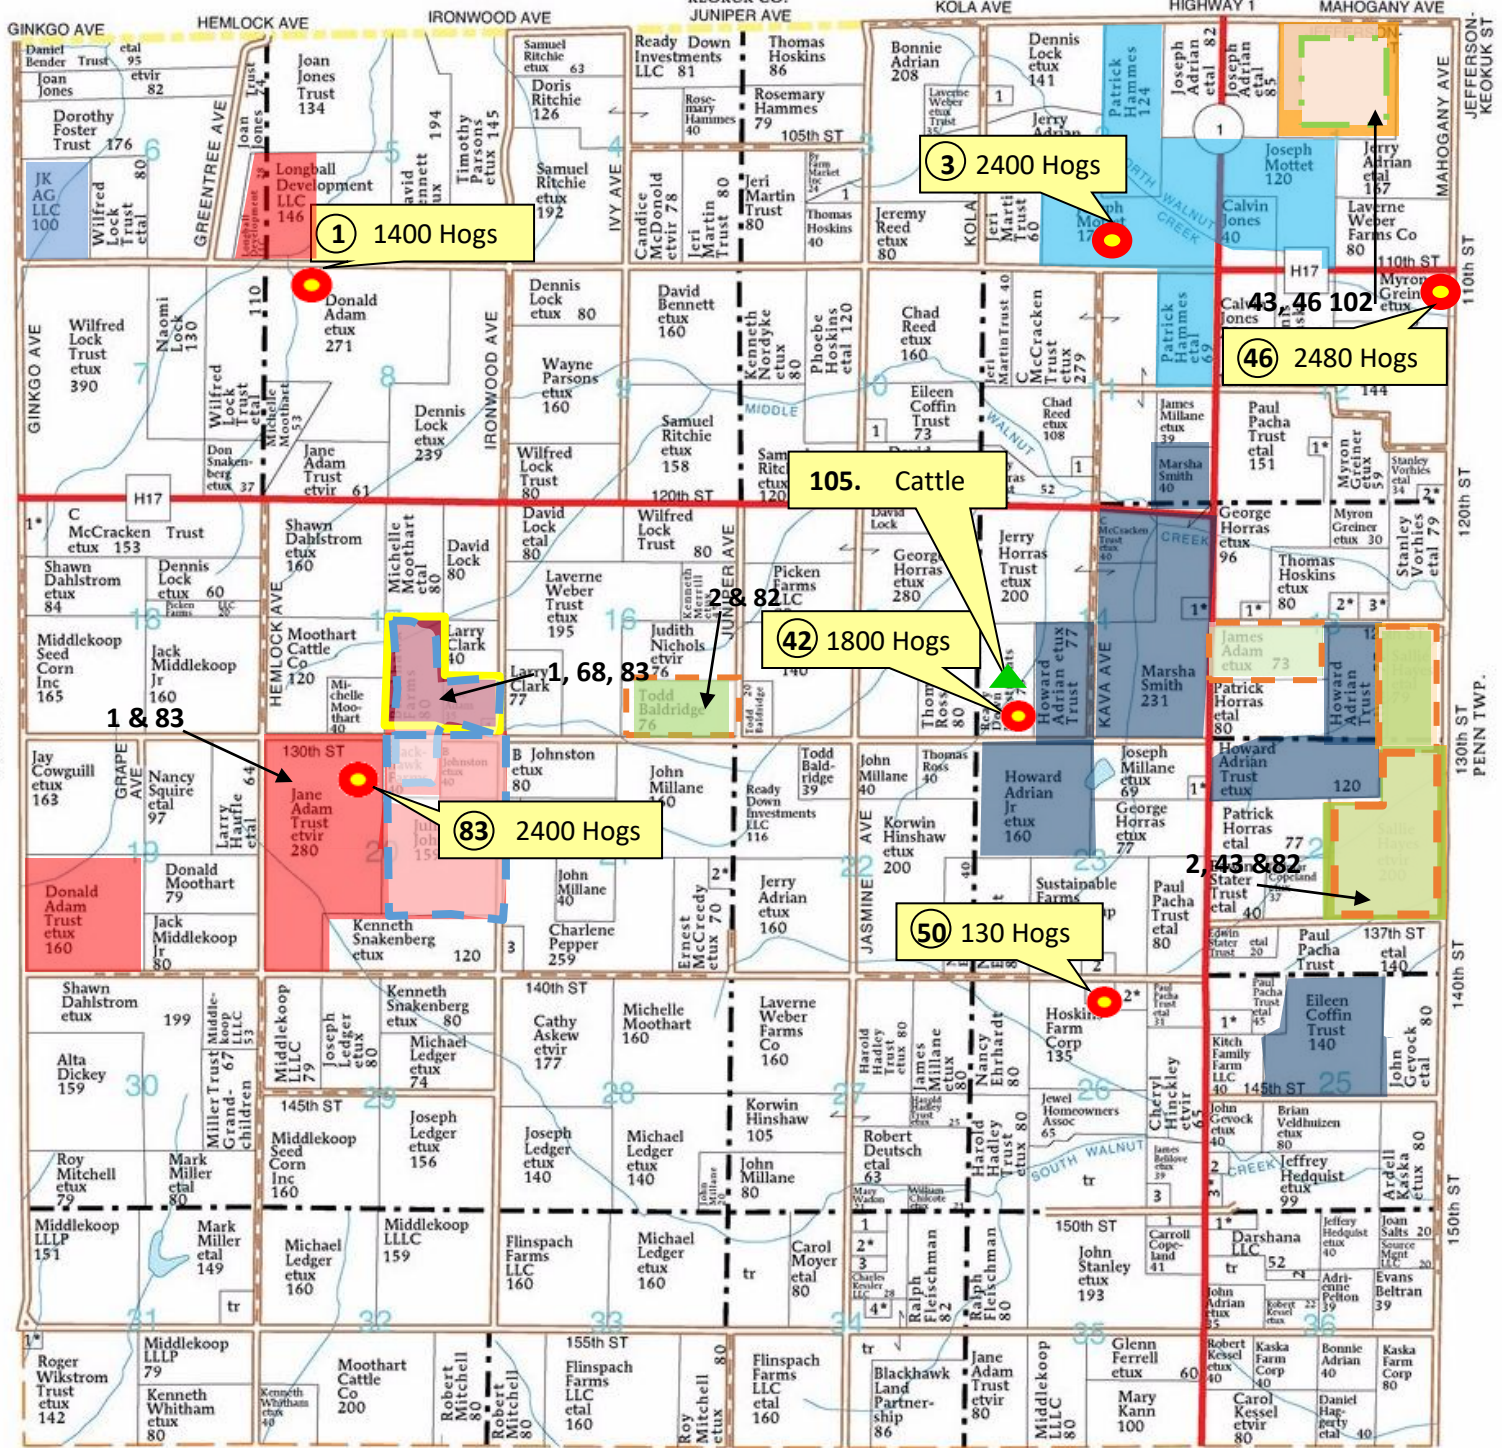

T-73-N

# BLACK HAWK PLAT

(Landowners)

R-10-W

1. Bill & Don Adam

43. AMA Farm #2

83. 5 Adam Site

2. AMA Farms

46. Buch Farms LLC

34. Jim Yule

3. Mottet Site

50. Lakeview Pork

102. Vogel Livestock Site 1 •

42. Toast Finisher

68. 4C Talley Rand •

82. Aaron Adam •

▲ Feedlot ● CAFO  
● CAFO's Outside Jefferson Co.

105. Kenny Whitham Farms ▲