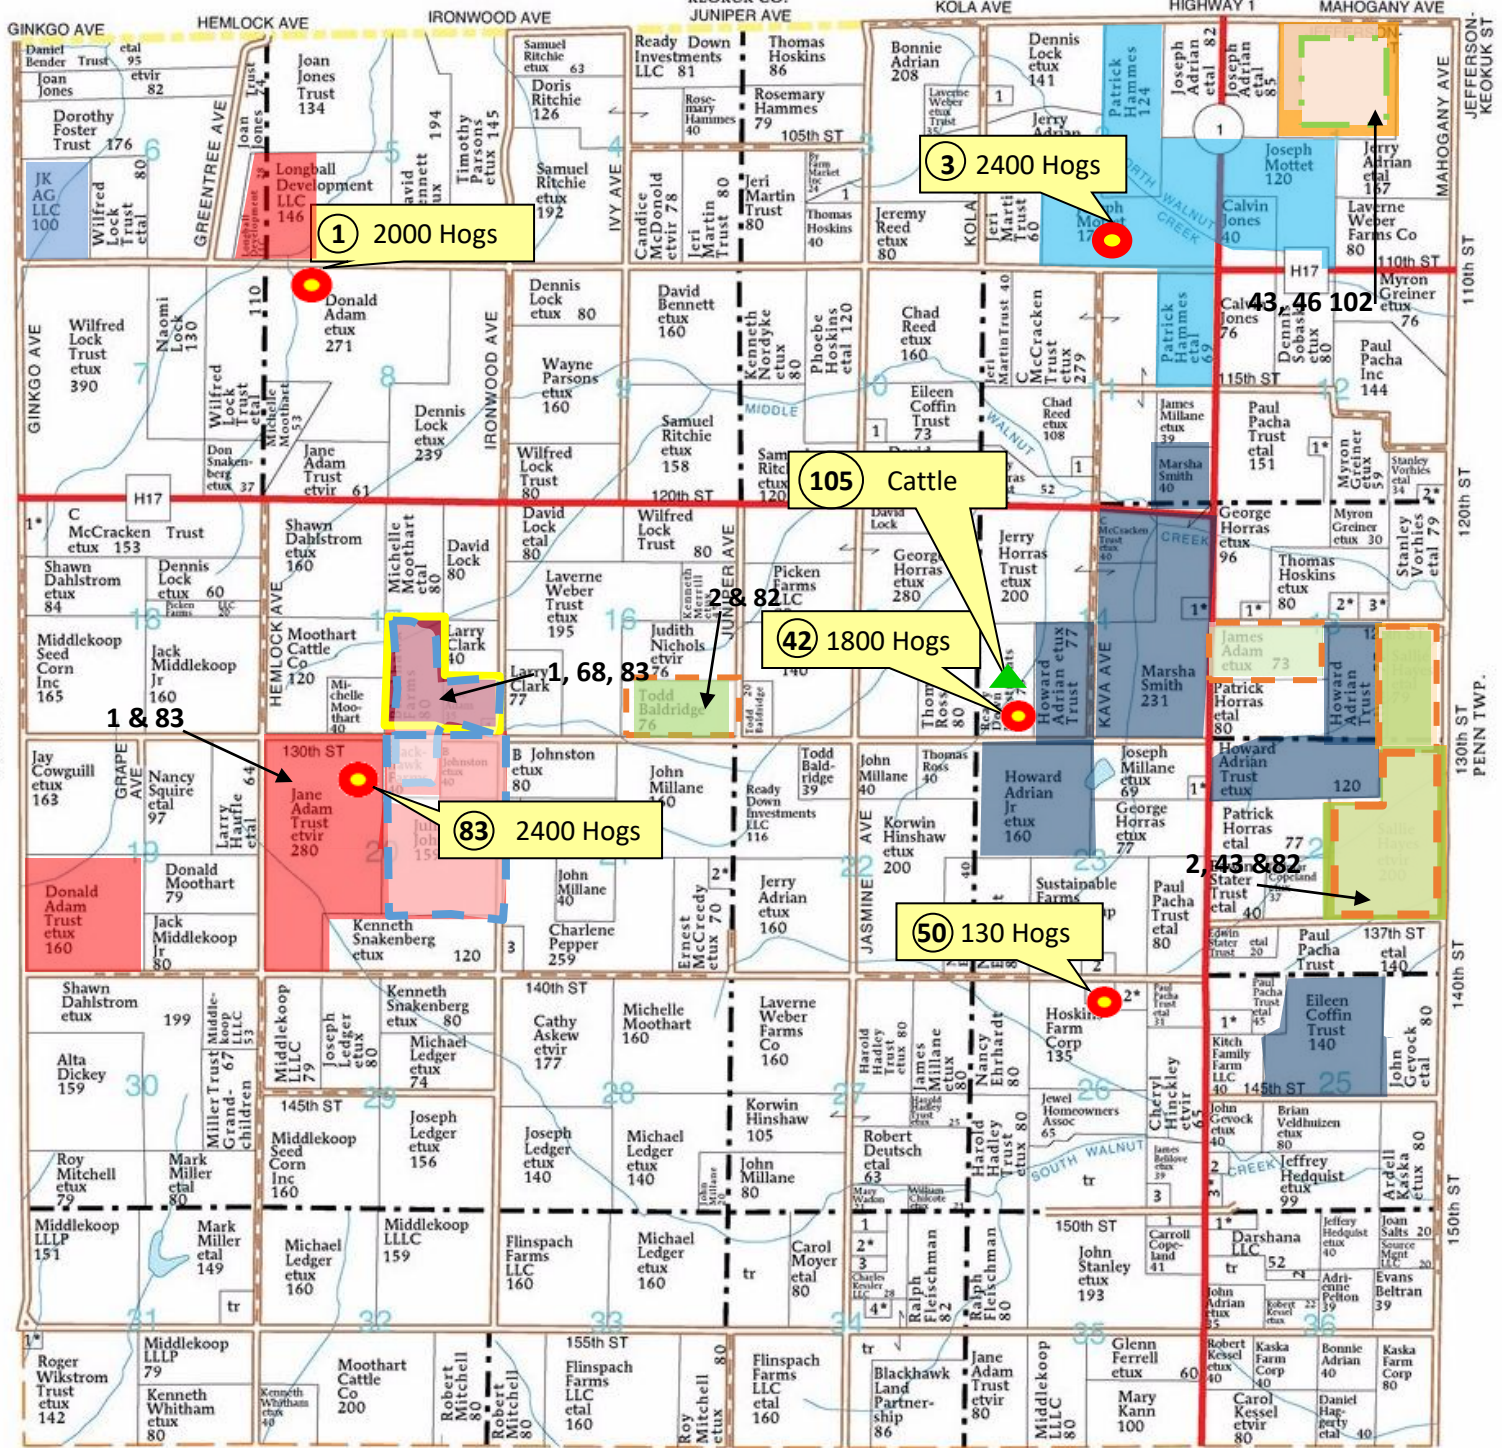

T-73-N

BLACK HAWK PLAT

R-10-W

(Landowners)

1. Bill & Don Adam

43. AMA Farm #2

83. 5 Adam Site

2. AMA Farms

46. Buch Farms LLC

34. Jim Yule

3. Mottet Site

50. Lakeview Pork

102. Vogel Livestock Site 1

42. Toast Finisher

68. 4C Talley Rand

82. Aaron Adam

▲ Feedlot ● CAFO

● CAFO's Outside Jefferson Co.

105. Kenny Whitham Farms ▲