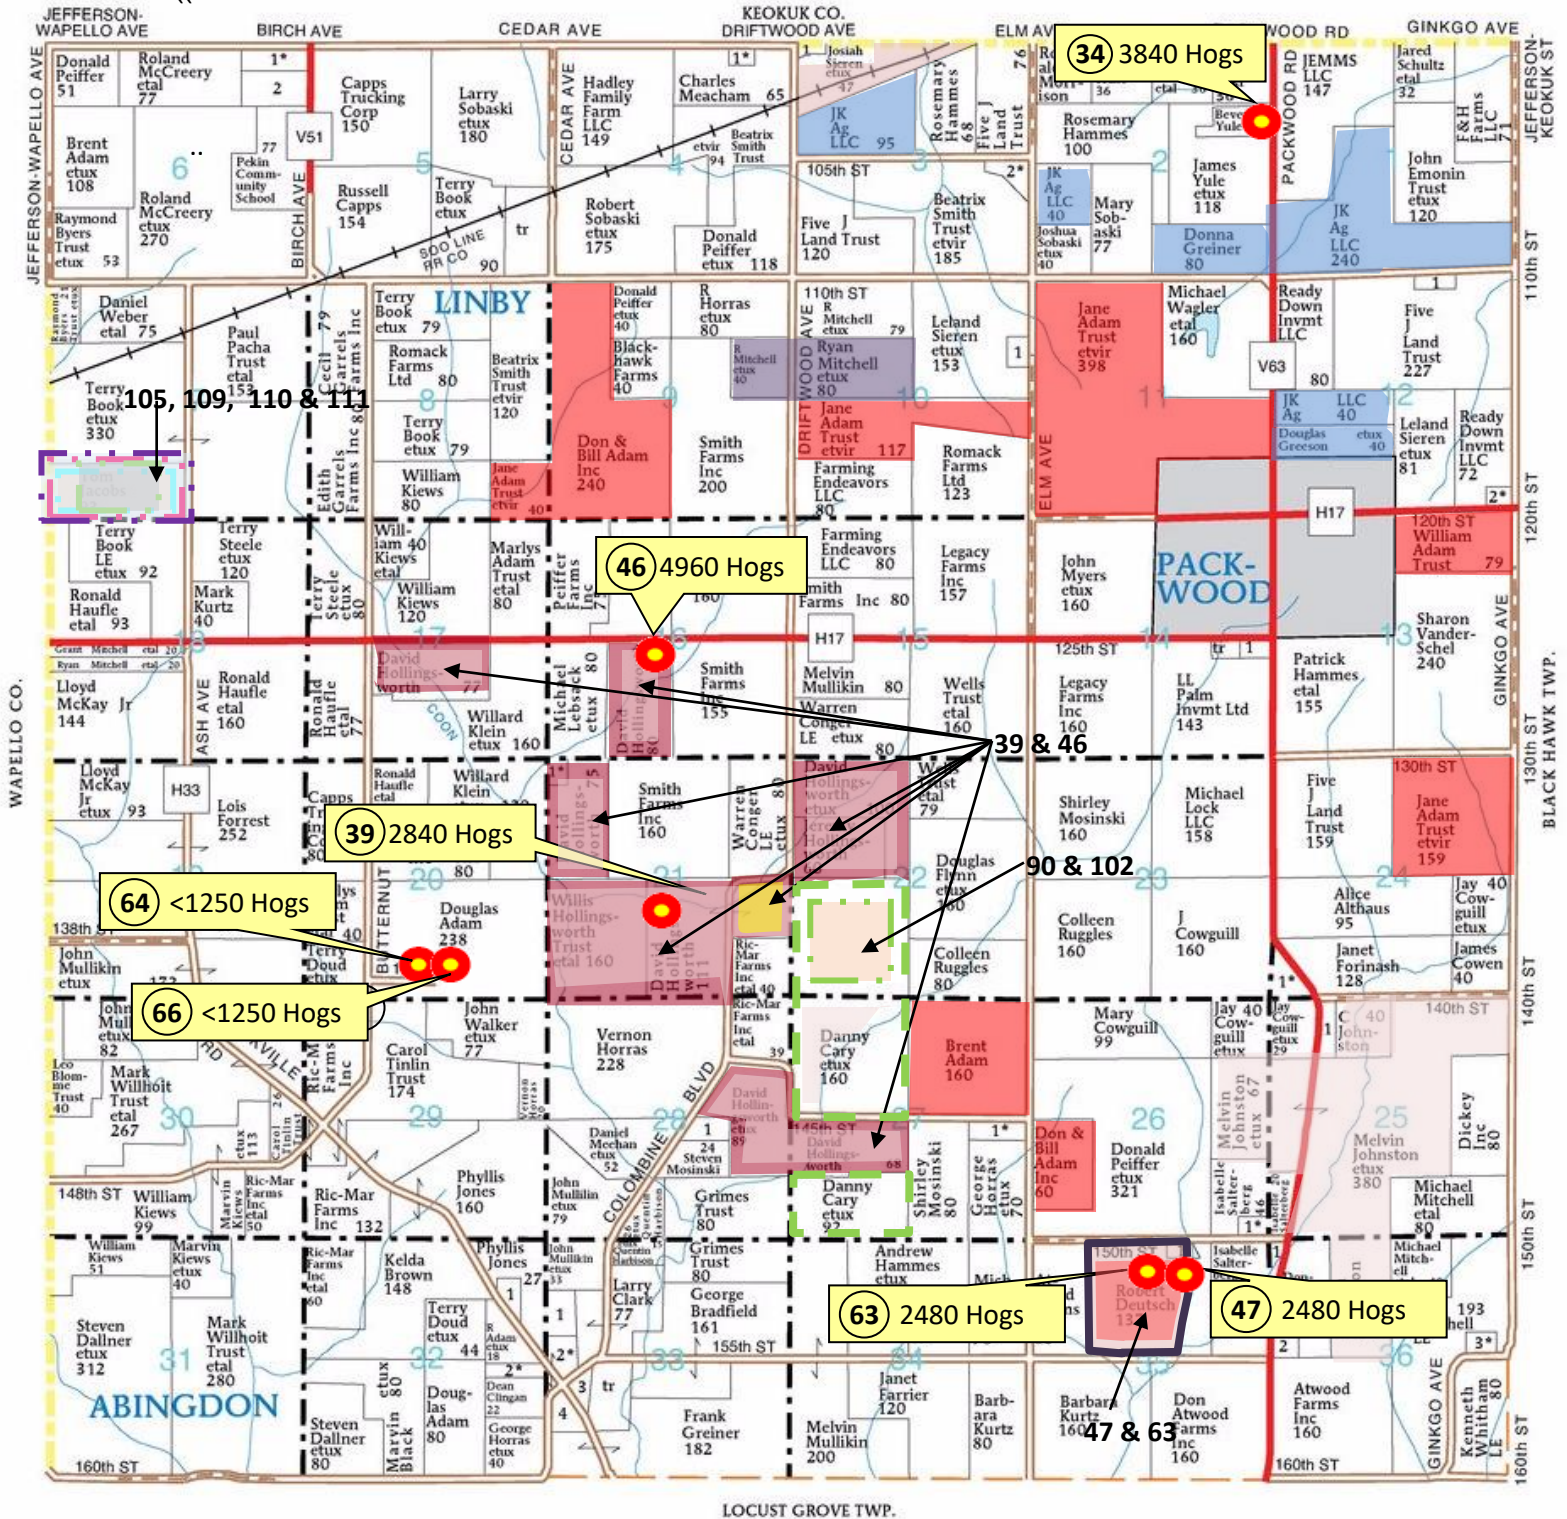

▲ Feedlot ● CAFO

T-73-N • CAFO's Outside Jefferson Co.

POLK PLAT

(Landowners)

R-11-W

1. Bill & Don Adam	34. Jim Yule	63. Deutschland	102. Vogel Livestock Site 1 •
4. Buch Farms	39. Just Pigs, LLC	64. Grinding Gears	105. Hupp Site •
5. Tolle •	46. Buch Farms Site 3	66. Shifting Gears	109. Dwight Lowenberg – Tolle Site •
33. Black Dirt Farms	47. JAB Pork	90. Vogel Livestock Site 2 •	110. Kurt Lowenberg •

© Jefferson County Farmers & Neighbors, Inc All Rights Reserved
 All information is obtained from the Iowa Dept. of Natural Resources. Information on maps is subject to change without notice.

111. Tony Lowenberg •