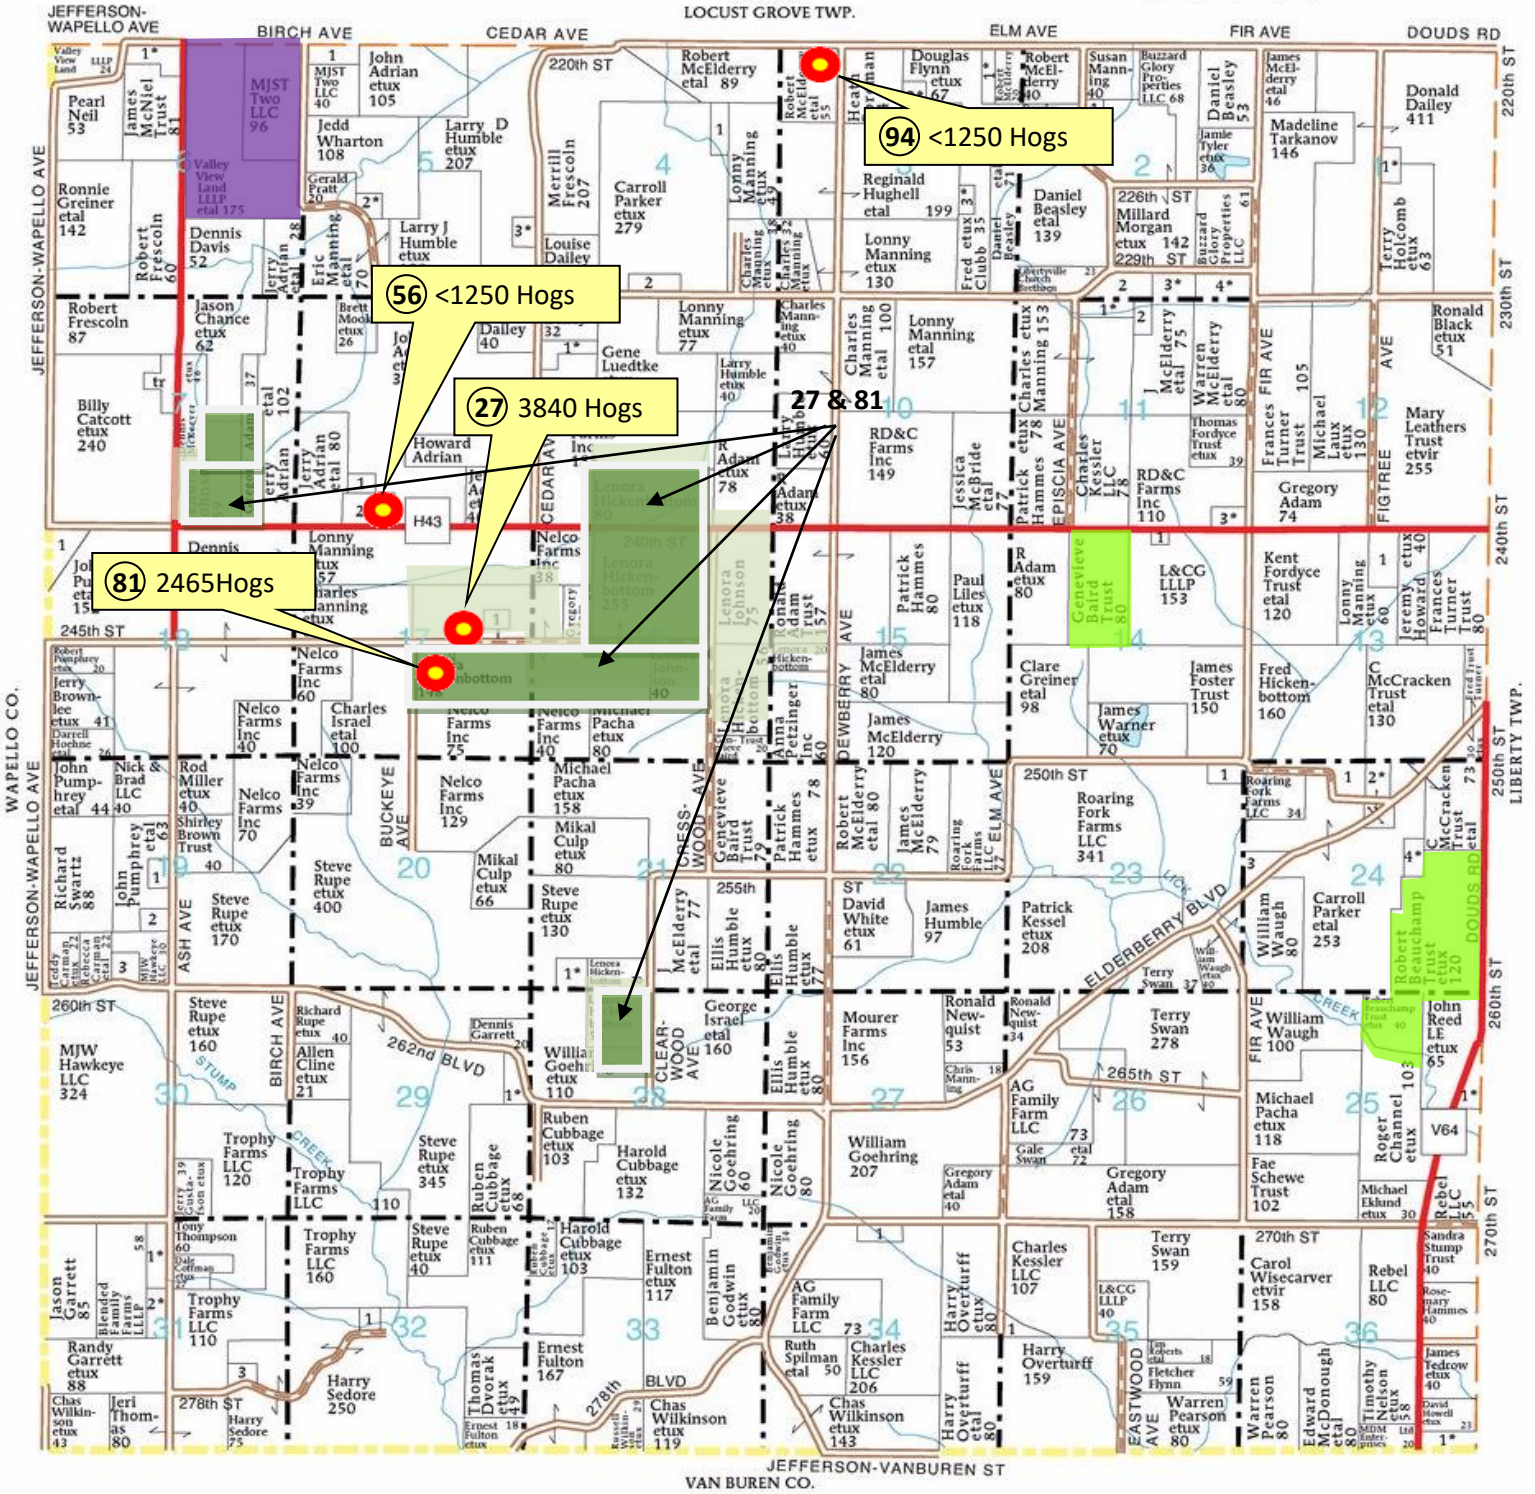

T-71-N

# DES MOINES PLAT

R-11-W

(Landowners)

LOCUST GROVE TWP.

- 20. Valley View Swine Site 1 •
- 25. Porter Bros. Ste 1&2
- 27. Tri-L Farms

- 56. County Line
- 81. Josh Hickenbottom
- 94. McElderry

- ▲ Feedlot
- CAFO
- CAFO's Outside Jefferson Co.